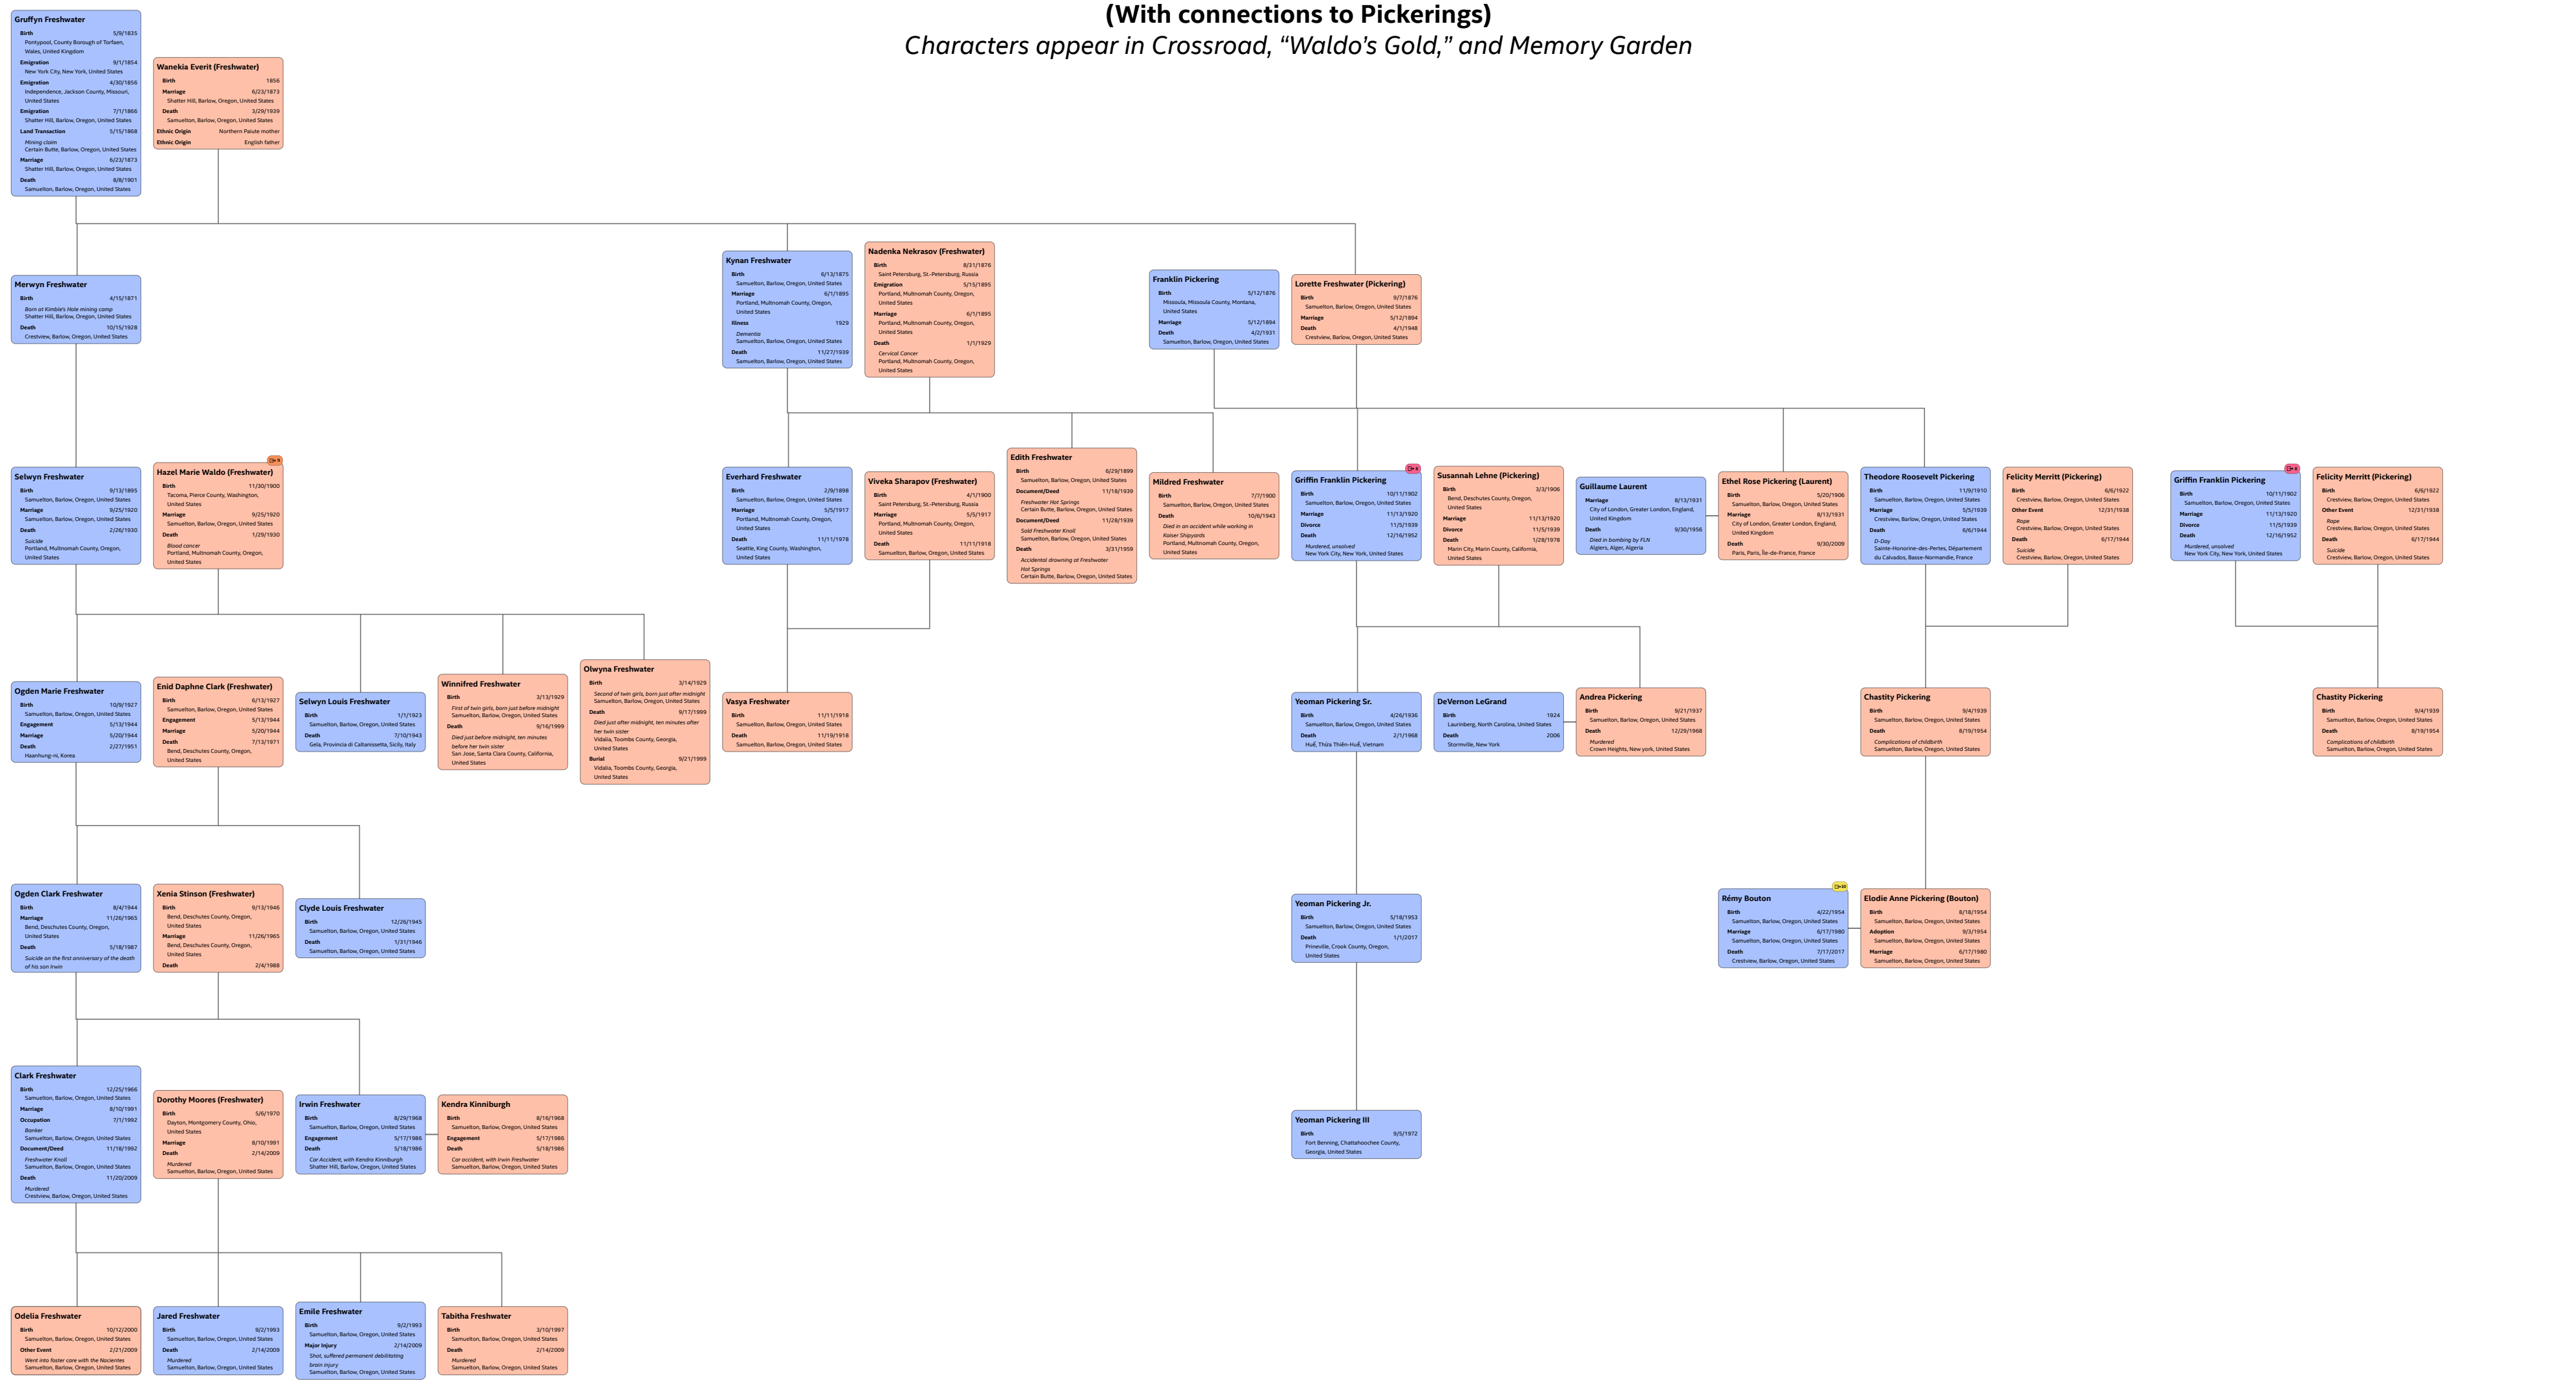

# Boutons

(With connections to Freshwaters and Kadashes)  
Characters appear in the Skin Kadash Series and the Melisende Dulac Series

# Freshwaters

(With connections to Pickerings)  
Characters appear in Crossroad, "Waldo's Gold," and Memory Garden

# Hensleys/Waldos

(With connection to Freshwaters)  
Characters appear in "Waldo's Gold"