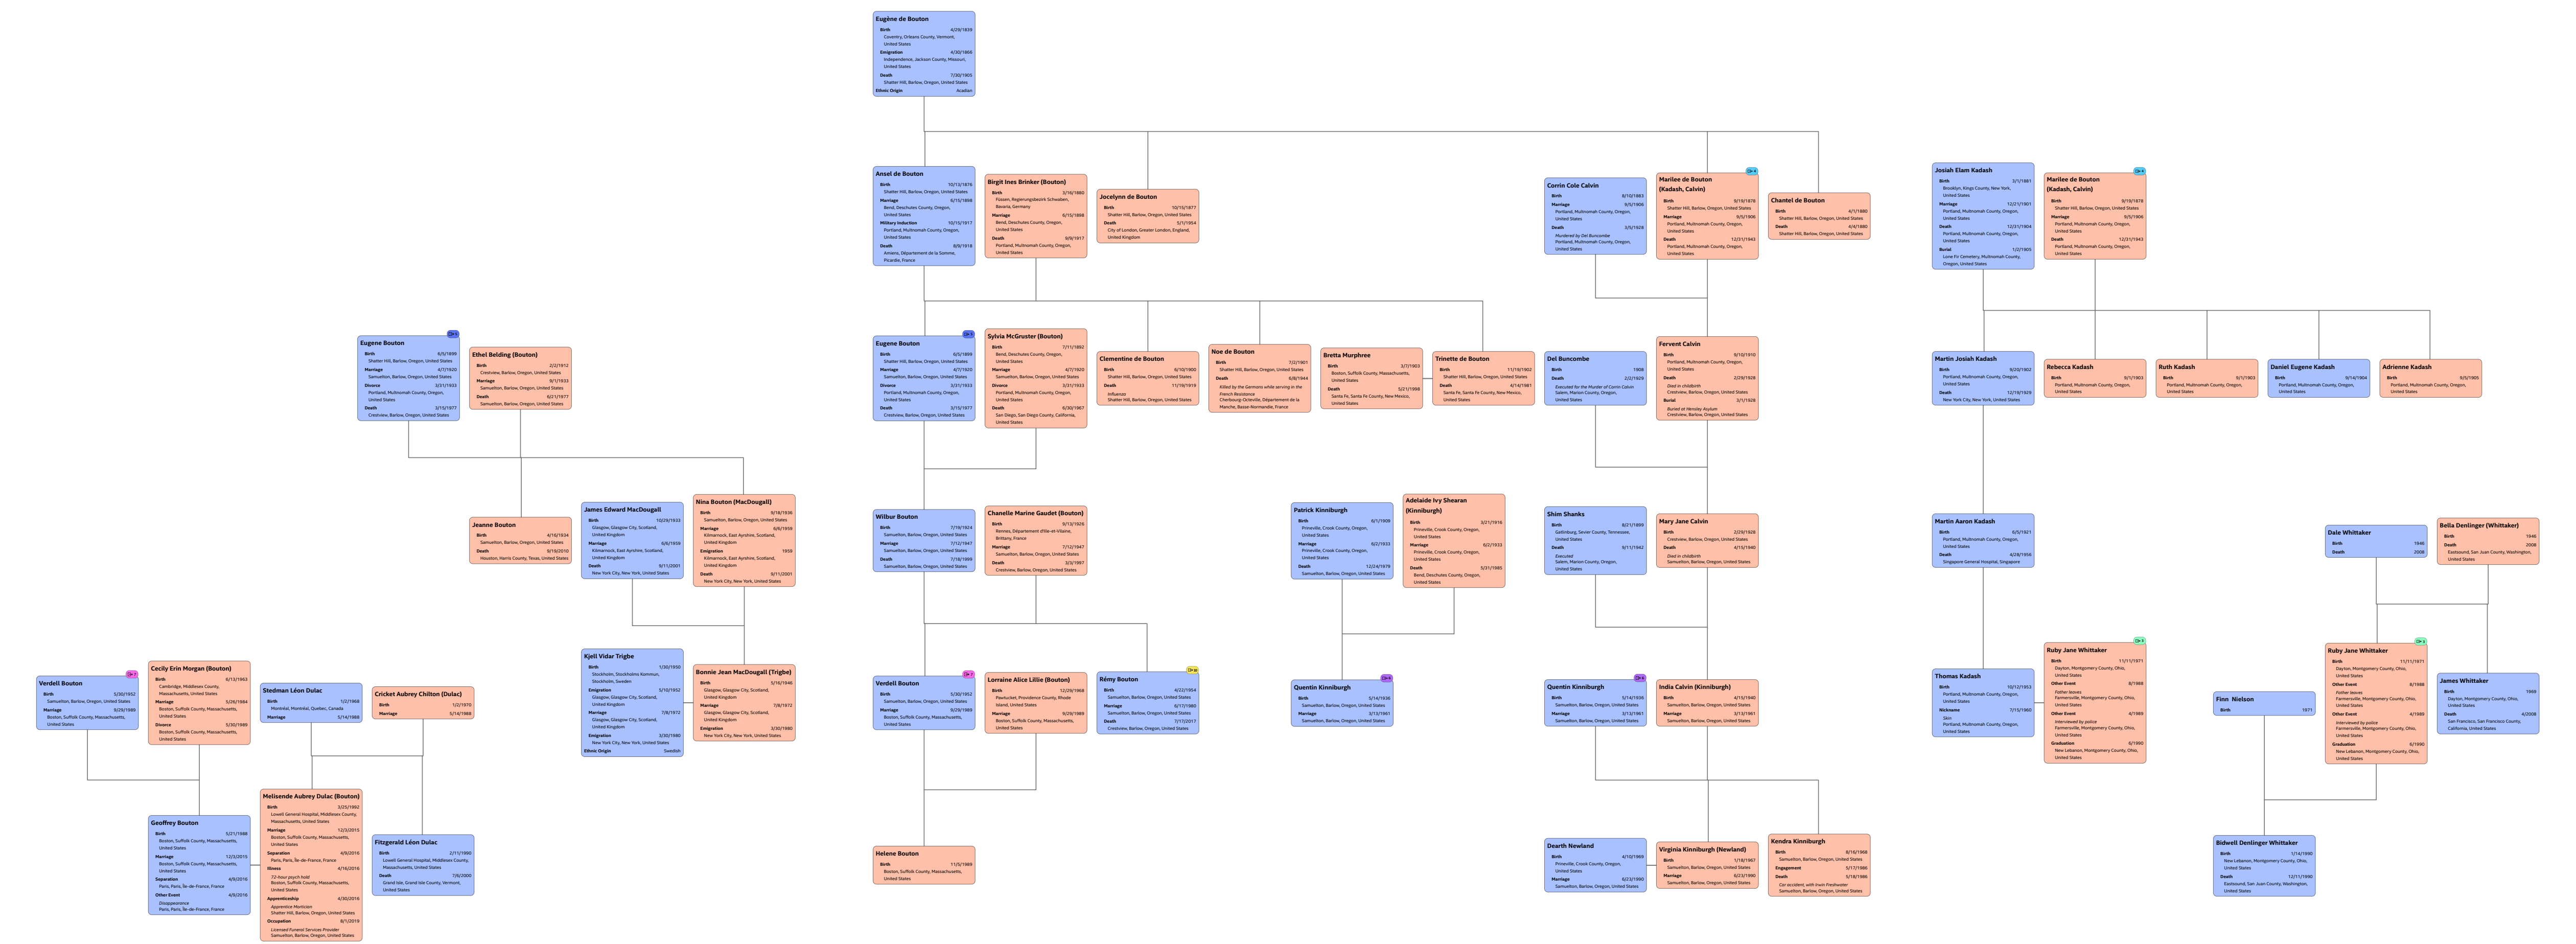

# Boutons

(With connections to Freshwaters and Kadashes)  
Characters appear in the Skin Kadash Series and the Melisende Dulac Series

# Freshwaters

(With connections to Pickerings)  
Characters appear in Crossroad, "Waldo's Gold," and Memory Garden

# Hensleys/Waldos

(With connection to Freshwaters)  
Characters appear in "Waldo's Gold"