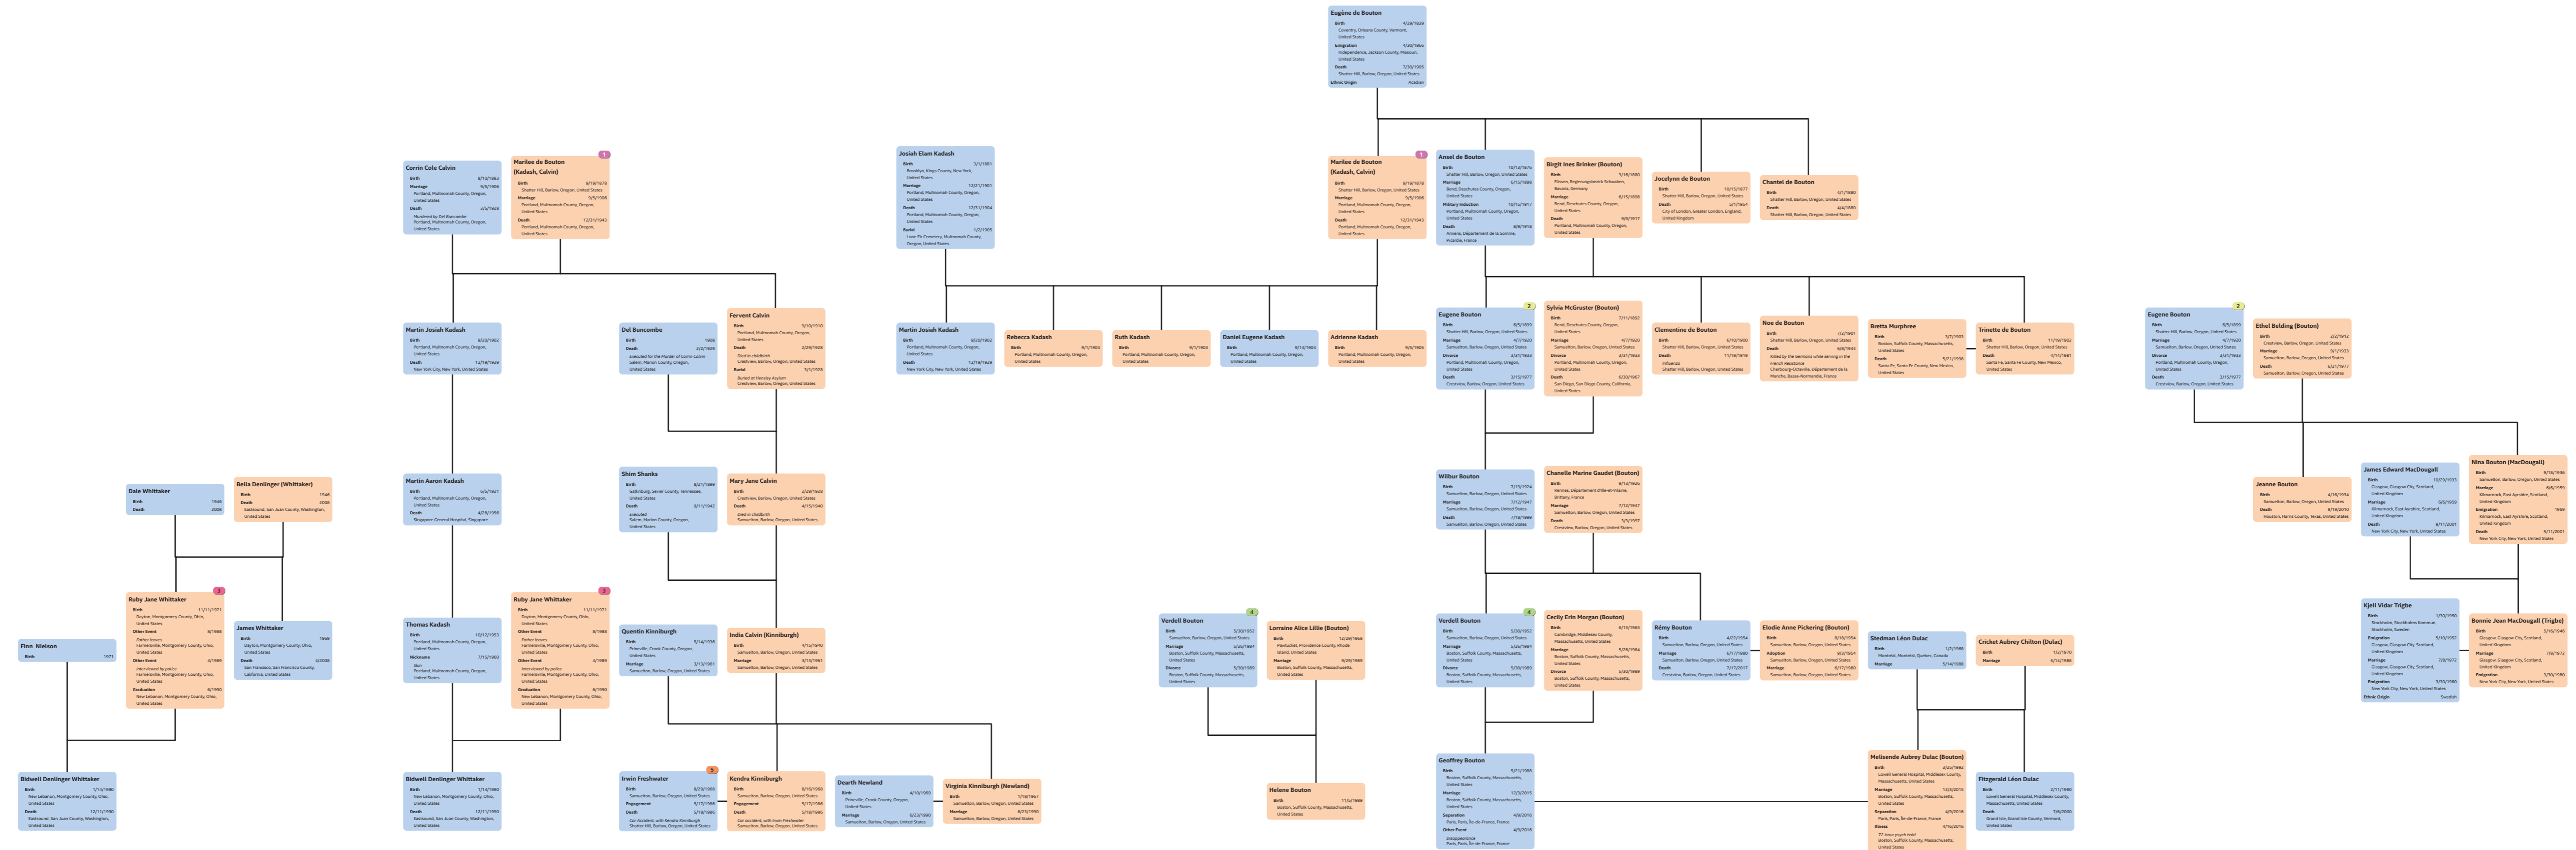

Boutons

(With connections to Freshwaters and Kadashes)

Characters appear in the Skin Kadash Series and the Melisende Dulac Series

Freshwaters

(With connections to Pickerings)

Characters appear in Crossroad, "Waldo's Gold," and Memory Garden

Hensleys/Waldos

(With connection to Freshwaters)

Characters appear in "Waldo's Gold"