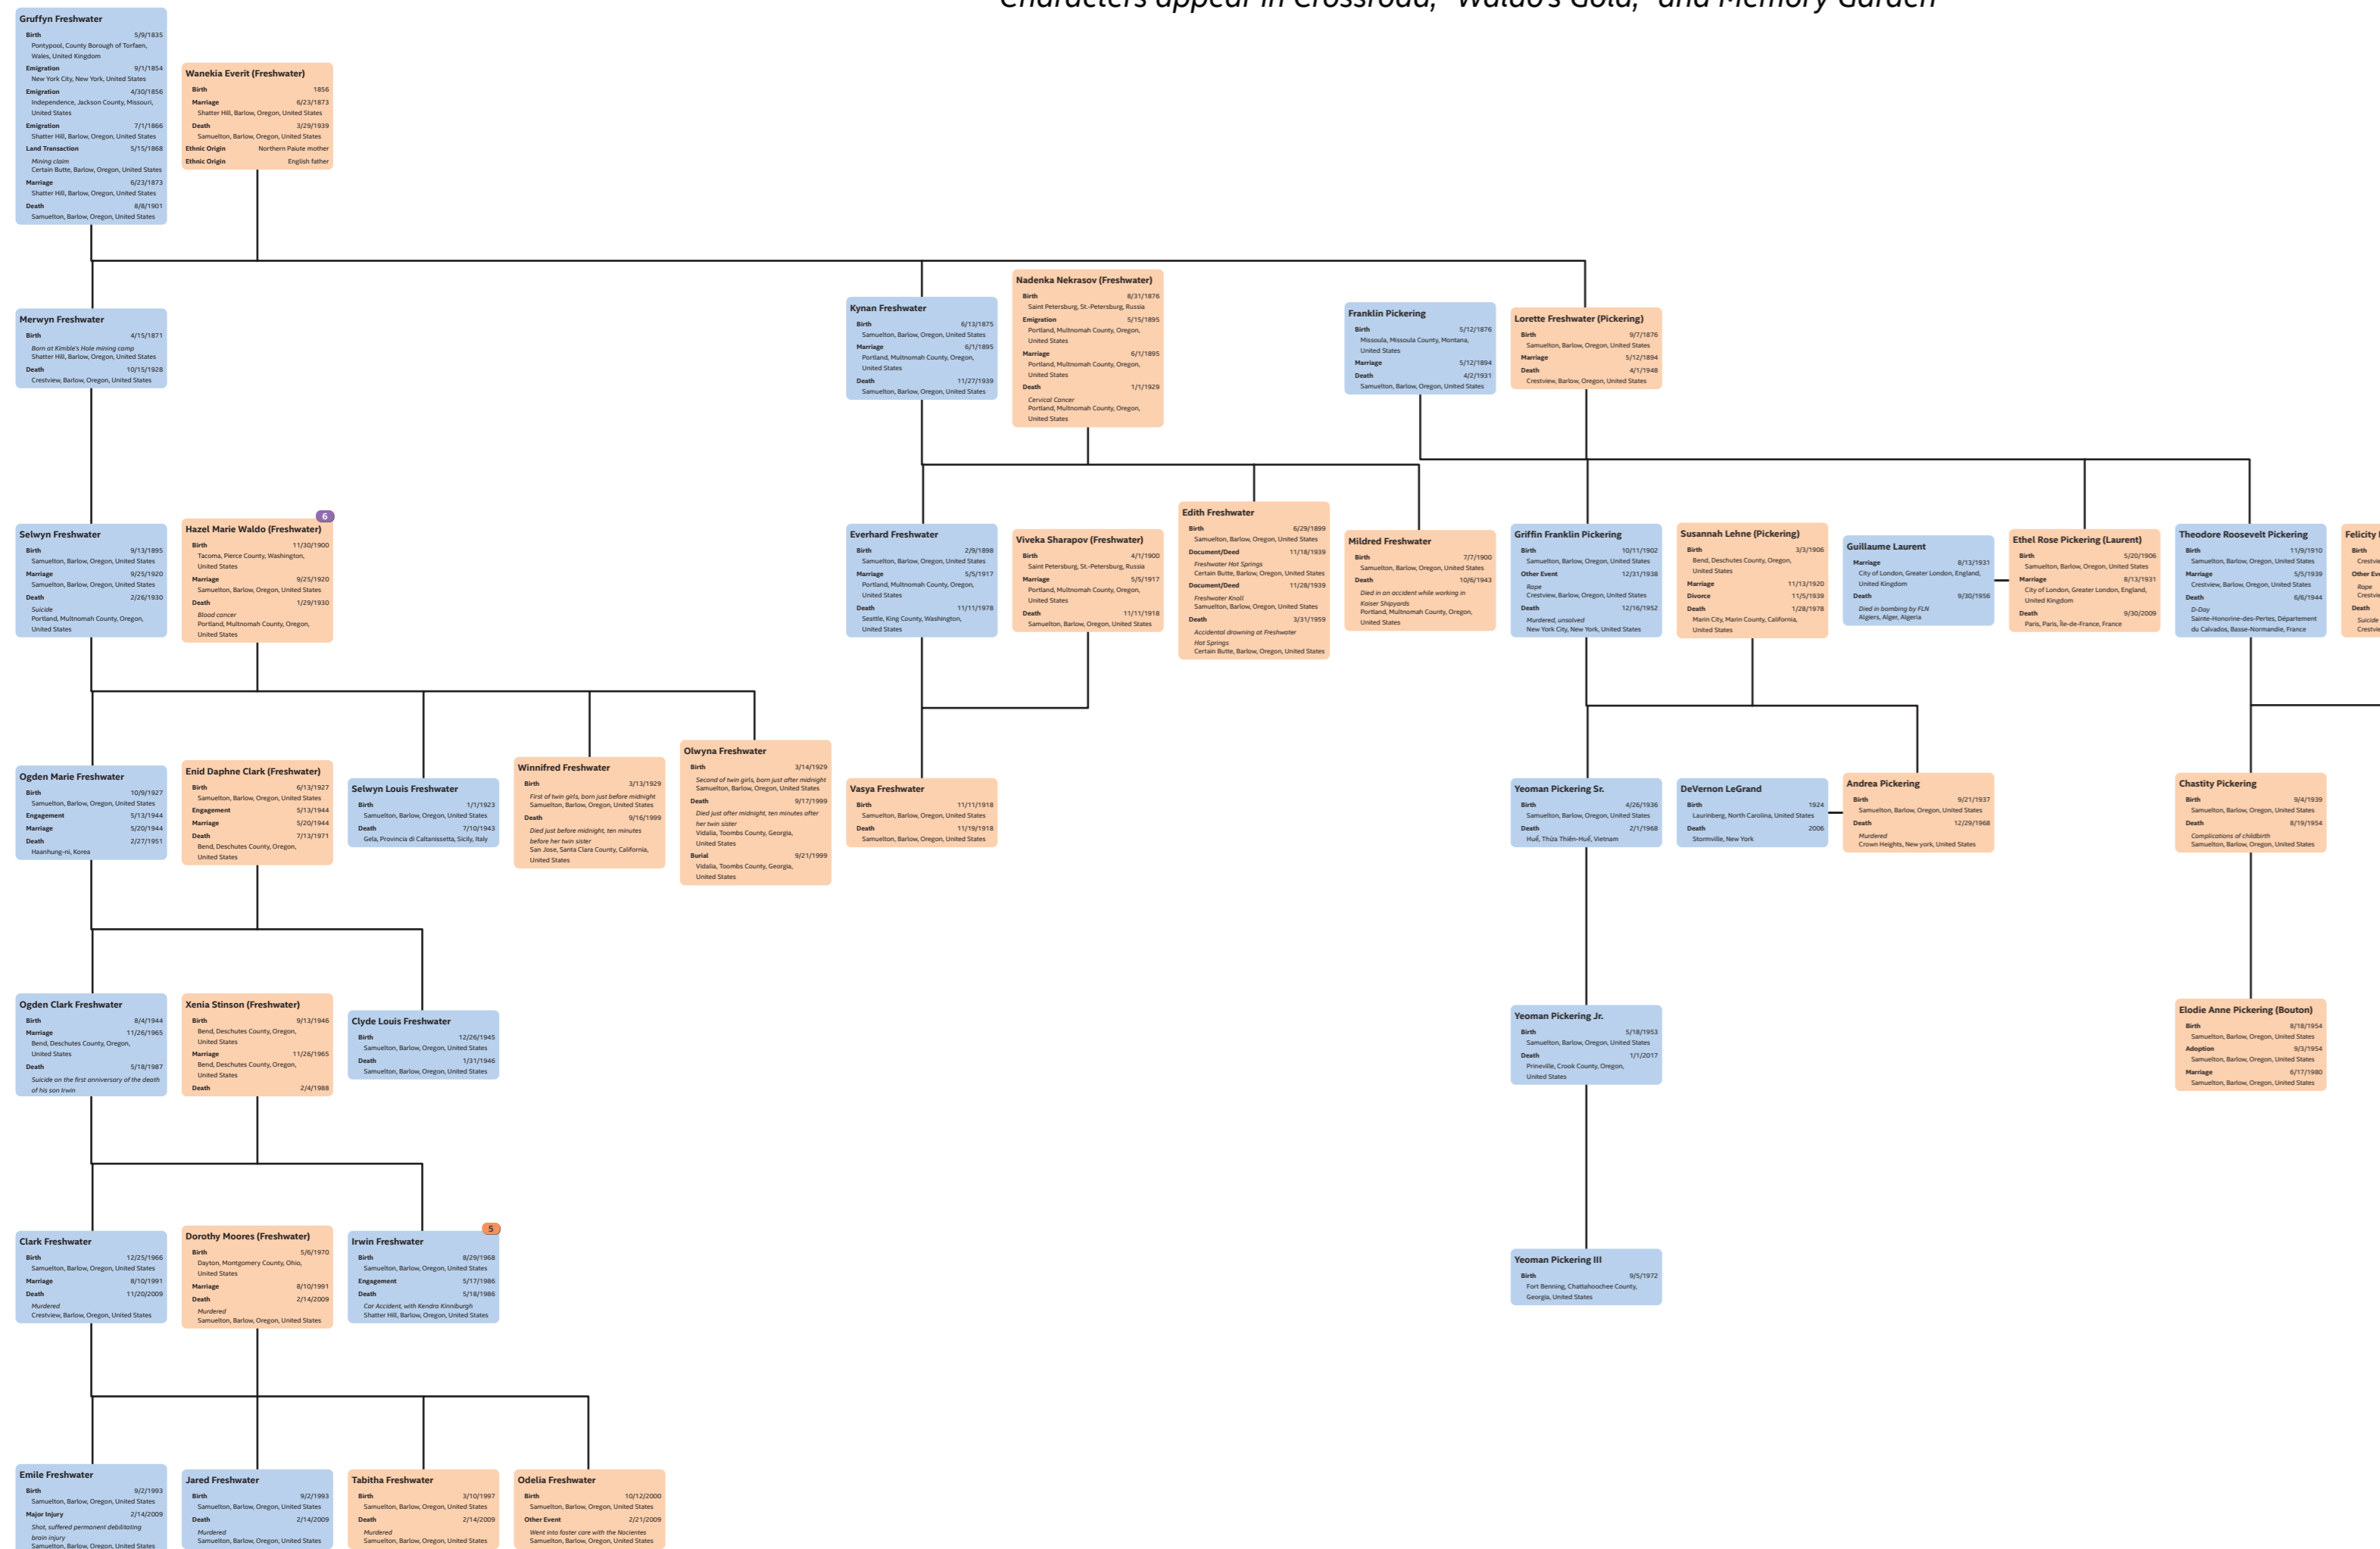

Boutons

(With connections to Freshwaters and Kadashes)

Characters appear in the Skin Kadash Series and the Melisende Dulac Series

Freshwaters

(With connections to Pickerings)

Characters appear in Crossroad, "Waldo's Gold," and Memory Garden

Hensleys/Waldos

(With connection to Freshwaters)

Characters appear in "Waldo's Gold"