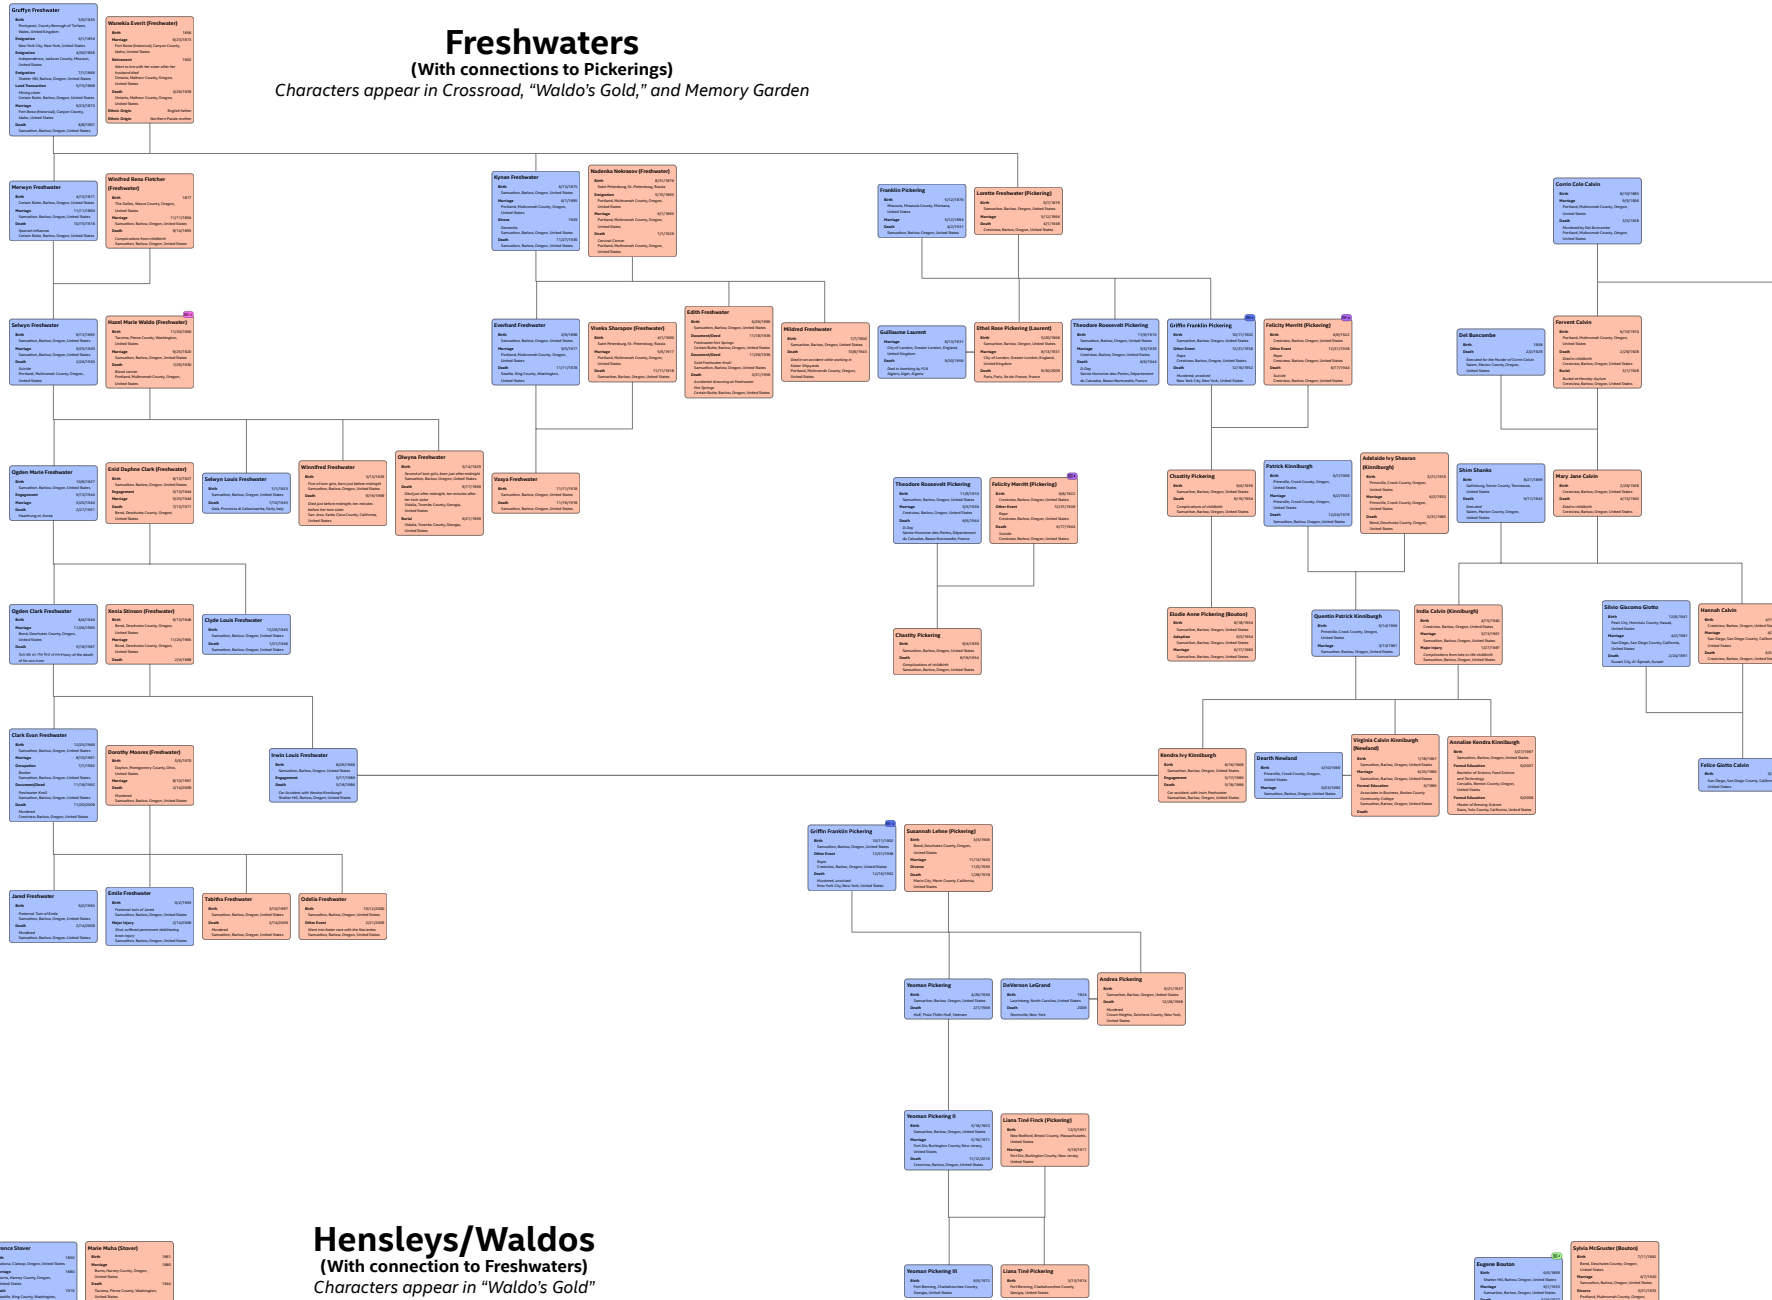

Freshwaters (With connections to Pickerings)

Characters appear in *Crossroad*, "Waldo's Gold," and *Memory Garden*

Boutons (With connections to Freshwaters)

Characters appear in the *Melisende Dulac Series*

Hensleys/Waldos (With connection to Freshwaters)

Characters appear in "Waldo's Gold"

Boutons (With connections to Kadashes)

Characters appear in the *Skin Kadash Series*