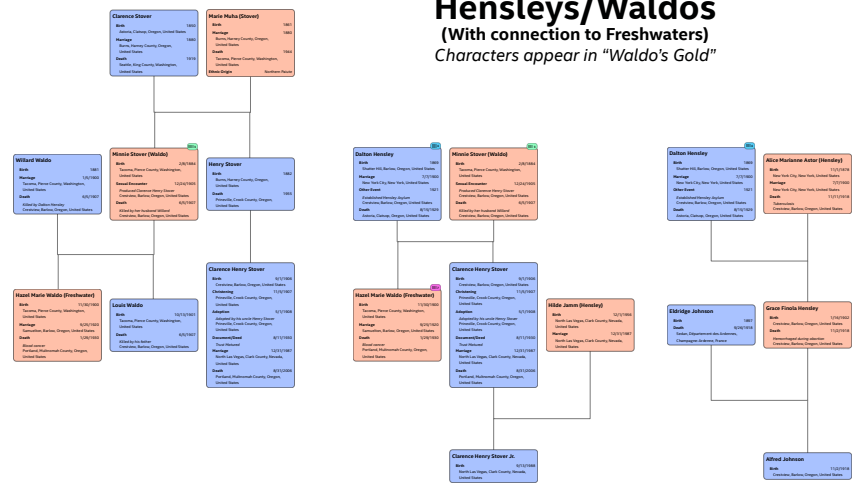

Freshwaters (With connections to Pickerings)

Characters appear in *Crossroad*, "Waldo's Gold," and *Memory Garden*

Boutons (With connections to Freshwaters)

Characters appear in the *Melisende Dulac Series*

Hensleys/Waldos (With connection to Freshwaters)

Characters appear in "Waldo's Gold"

Boutons (With connections to Kadashes)

Characters appear in the *Skin Kadash Series*