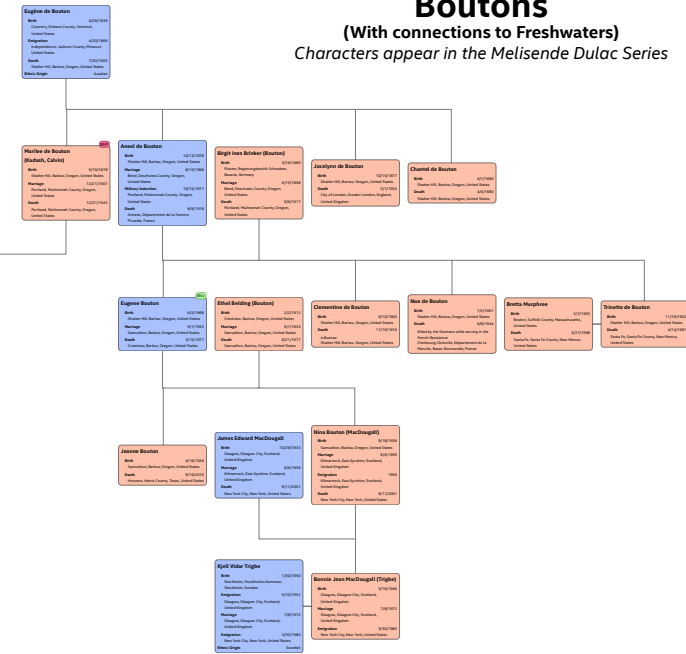

Freshwaters (With connections to Pickerings)

Characters appear in *Crossroad*, "Waldo's Gold," and *Memory Garden*

Boutons (With connections to Freshwaters)

Characters appear in the *Melisende Dulac Series*

Hensleys/Waldos (With connection to Freshwaters)

Characters appear in "Waldo's Gold"

Boutons (With connections to Kadashes)

Characters appear in the *Skin Kadash Series*